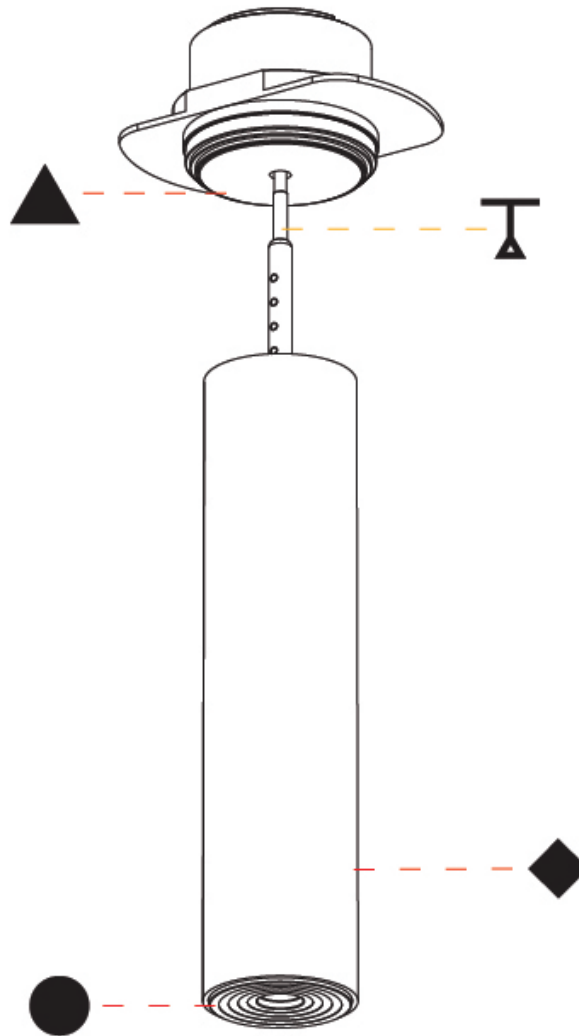

STUDIO COLLECTION 1 SUSPENSION

A300800-

PROJECT

TYPE

SPECIFIER

QUANTITY

DATE

A